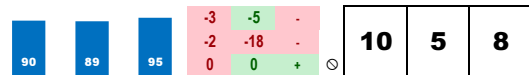

5-SILVER G T O (20-1)
Trainer: Peitz Dan C (0-0%-0%-0%)
Jockey: Gazader Rayan (0-0%-0%-0%)
Class Rating: 0.06 Rank: 10

2017 (3): 8-1-0-2-$16,030 11/08/17 CD10 8.5 D 7.7 $20,000 8 CIm16000n2l 55.9% 65
09/23/17 CD7 8.5 D 22.1 $26,000 9 CIm30000n2l 3.5% 111
Life:8-1-0-2-$16,030 08/05/17 ELP4 8.0 T *1.2 $15,000 7 Md16000 100.0% 160
Style: F-3