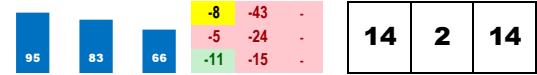

2-DUJAC (20-1)

Trainer: Milligan Allen (0-0%-0%-0%)
Jockey: Loveberry Jareth (0-0%-0%-0%)
Class Rating: 0.03 Rank: 13

2017 (5): 9-0-1-0-$5,837 11/19/17 CD6 8.5 D 32.3 $25,000 10 Clm16000 0.0% 54
11/03/17 CD4 8.5 D 4.4 $22,000 10 Clm10000c 1.0% 70
Life:19-3-3-1-$118,637 09/29/17 CD3 8.5 D 3.8 $19,000 9 Clm10000 33.7% 105
Style: F-8 *Claimed in next-to-last race.*