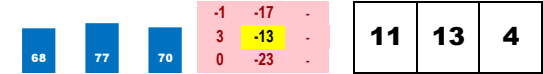

13-BROUILLARD (15-1)

Trainer: Lukas D Wayne (0-0%-0%-0%)
Jockey: Stevens G L (0-0%-0%-0%)
Class Rating: 0.00 Rank: 10

2017 (2): 3-0-0-0-$335 11/12/17 CD1 8.5 D 7.1 $19,000 8 Md15000 2.7% 61
10/12/17 KEE1 8.5 D 3.9e $21,000 9 Md30000 5.4% 92
Life:3-0-0-0-$335 09/15/17 CD4 6.0 D 44.4 $27,000 10 Md50000 0.2% 119
Style: R+0 Blinkers on today.