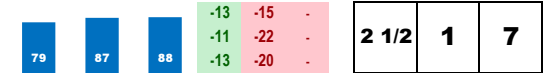

14-DESERT DOMINATION (3-1)

Trainer: Miller Peter (0-0%-0%-0%)
Jockey: Maldonado E (0-0%-0%-0%)
Class Rating: 0.05 Rank: 2

2017 (2): 5-0-1-2-$9,730 12/02/17 LRC5 5.5 D *1.7 $17,000 8 Md30000 96.9% 41
11/16/17 DMR3 6.0 D 18.1 $21,000 9 Md32000 18.4% 57
Life:5-0-1-2-$9,730 10/28/17 SA2 5.5 D *2.2 $23,000 9 Md30000 4.9% 76
Style: F-13 Best last-race speed figure.