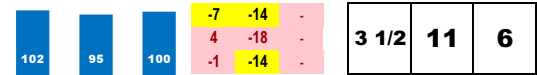

6-SALSA'S RETURN (6-1)

Trainer: Morse Randy L (0-0%-0%-0%)
Jockey: Thompson T J (0-0%-0%-0%)
Class Rating: 0.22 Rank: 1

2017 (7): 9-2-0-1-$49,695 11/19/17 CD6 8.5 D 3.0 $25,000 10 Clm16000c 52.1% 54
10/24/17 IND8 8.0 D 3.5 $32,500 12 OC25000n1x 20.6% 80
Life:37-9-6-5-$217,204 08/05/17 IND8 8.3 D *1.9e $32,500 12 OC25000n1x 34.1% 160
Style: R-1 *Claimed in last race.*