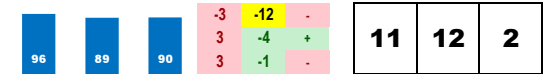

1-FAR RIGHT (15-1)
Trainer: Catalano Wayne M (0-0%-0%-0%)
Jockey: Hill C (0-0%-0%-0%)
Class Rating: 0.05 Rank: 11

2017 (5): 5-0-2-2-$43,090 12/16/17 FG10 8.3 D 10.2 $75,000 8 TenaciousB75k 26.1% 27
11/08/17 CD8 8.0 D 3.6 $72,000 8 OC100000b 42.4% 65
Life:22-4-6-4-$744,956 10/22/17 KEE1 6.5 D 7.7 $75,000 8 OC100000b 83.0% 82
Style: R+3