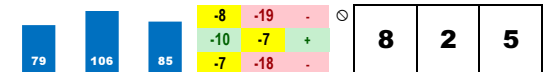

7-BIG RED SEVEN (6-1)

Trainer: Vance David R (0-0%-0%-0%)
Jockey: Gazader Rayan (0-0%-0%-0%)
Class Rating: 0.15 Rank: 5

2017 (5): 11-2-3-2-$51,144 11/29/17 TP7 6.5 D+ *2.2 $20,400 8 fOC25000n1x 65.3% 44
11/09/17 CD1 6.0 D 5.9 $25,000 9 fCIm16000 100.0% 64
Life:32-7-4-4-$208,705 09/23/17 CD1 6.0 D 3.1 $31,000 10 fCIm25000 2.8% 111
Style: F-9