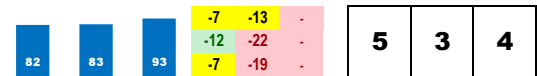

10-SPARK JOY (12-1)
Trainer: Moquett Ronald E (0-0%-0%-0%)
Jockey: Cabrera David (0-0%-0%-0%)
Class Rating: NA

2018 (3): 0-0-0-0-$00 2017 (2): 0-0-0-0-$00 Life:0-0-0-0-$00
Style: UK Latest Workouts: 01/09/18 OP 3f ft 0:37.0Hg (2/19) 12/24/17 OP 4f gd 0:48.8B (9/174) 12/16/17 OP 4f ft 0:49.4Hg (22/77)

11-OKLAHOMA LONG SHOT (8-1)
Trainer: Gladd Andy (0-0%-0%-0%)
Jockey: Parker D L (0-0%-0%-0%)
Class Rating: 0.04 Rank: 1

2017 (2): 3-0-1-2-$20,077 12/09/17 RP6 6.0 D 5.7 $42,075 7 fsMdSpWt 97.2% 34
11/20/17 RP3 6.0 D 3.8 $42,075 7 fsMdSpWt 40.0% 53
Life:3-0-1-2-$20,077 10/11/17 RP7 6.0 D 3.2 $42,075 7 fsMdSpWt 29.1% 93
Style: F-7 Best last-race speed figure.