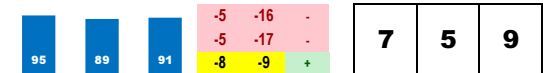

6-SCATMEIFUCAN (12-1)

Trainer: Hartman Chris (0-0%-0%-0%)
Jockey: Cabrera David (0-0%-0%-0%)
Class Rating: 0.06 Rank: 9

2017 (4): 12-1-2-3-$22,290 11/26/17 CD1 6.0 D 9.5 $28,000 10 fCIm20000 19.8% 47
11/09/17 CD1 6.0 D 6.0 $25,000 9 fCIm16000c 14.6% 64
Life:27-3-3-6-$85,432 09/23/17 CD5 6.0 D 5.7 $17,000 8 fCIm10000b 100.0% 111
Style: R-5 Claimed in next-to-last race. Best speed figure does not meet today's par.