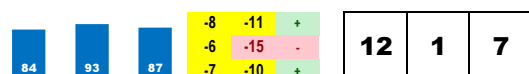

11-JOHN'S LEGACY (15-1)
Trainer: Morse Randy L (0-0%-0%-0%)
Jockey: Garcia A (0-0%-0%-0%)
Class Rating: 0.11 Rank: 7

2017 (3): 10-1-3-2-$32,105 12/15/17 RP5 8.0 D 10.0 $33,000 11 MdSpWt 100.0% 28
11/29/17 RP5 7.0 D 6.6 $14,850 7 Md20000 85.5% 44
Life:15-1-3-2-$37,045 11/01/17 RP5 8.0 D 4.1 $14,850 7 Md20000 82.3% 72
Style: R-7
Best speed figure does not meet today's par.