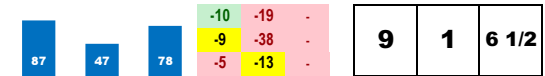

5-PROFOUND MOMENT (12-1)

Trainer: Van Berg Thomas L (0-0%-0%-0%)
Jockey: Birzer A E (0-0%-0%-0%)
Class Rating: 0.16 Rank: 4

2017 (4): 8-3-1-0-$113,890 11/09/17 CD6 6.0 D 14.1 $68,000 9 fOC8000n3x 7.9% 64
09/16/17 CD9 6.0 D 8.8 $100,000 11 fOpenMindL100k 0.0% 118
Life:11-4-1-0-$124,228 08/13/17 EMD6 6.5 D *1.8 $25,000 6 fKingCounty25k 97.4% 152
Style: M/R-9