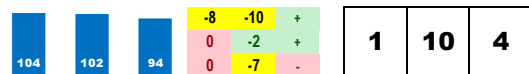

6-BURGAMEISTER (4-1)
Trainer: Milligan Allen (0-0%-0%-0%)
Jockey: Parker D L (0-0%-0%-0%)
Class Rating: 0.15 Rank: 3

2017 (3): 9-1-3-0-$41,276 12/15/17 RP8 8.0 D 2.6 $34,000 11 Alw34000n1x 93.7% 28
11/16/17 CD2 8.5 D *0.7 $25,000 9 CIm30000n2lc 83.2% 57
Life:9-1-3-0-$41,276 10/06/17 KEE3 7.0 D *1.8 $23,000 9 CIm30000n2lc 98.7% 98
Style: M/R+0
Claimed in next-to-last race.