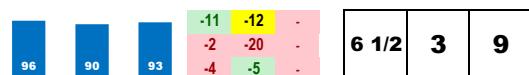

9-ZIP VAN WINKLE (6-1)
Trainer: Moquett Ronald E (0-0%-0%-0%)
Jockey: Cabrera David (0-0%-0%-0%)
Class Rating: 0.21 Rank: 2

2017 (3): 8-1-1-3-$53,362 12/15/17 RP8 8.0 D 5.2 $34,000 11 Alw34000n1x 76.0% 28
11/09/17 CD8 6.5 D 21.9 $62,000 15 Alw60423n1x 4.0% 64
Life:9-1-1-3-$56,362 06/29/17 PRM5 8.3 D 1.1 $31,000 10 MdSpWt 100.0% 197
Style: F-4
Best last-race ESR.