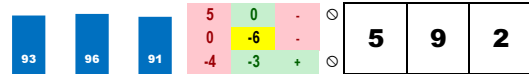

2-MIGHTY MANFRED (6-1)
Trainer: Robertson Mclean (0-0%-0%-0%)
Jockey: Loveberry Jareth (0-0%-0%-0%)
Class Rating: 0.01 Rank: 13

2017 (3): 2-0-0-0-$2,580 12/22/17 FG4 a8.0 T 8.1 $20,000 8 CIm30000n2l 40.8% 21
12/03/17 FG7 8.3 D 12.6 $43,000 12 OC17500n1x 65.9% 40
Life:5-1-0-2-$32,200 12/17/16 FG1 a8.5 T 4.1 $38,000 11 MdSpWt 100.0% 391
Style: UK+0