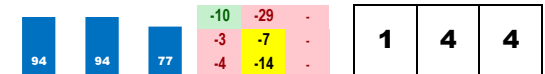

6-SWING AND SWAY (8-1)

Trainer: Moquett Ronald E (0-0%-0%-0%)
Jockey: Cohen David (0-0%-0%-0%)
Class Rating: 0.21 Rank: 3

2017 (3): 10-3-3-0-$161,950 11/20/17 MVR6 6.0 D 3.0 $75,000 10 fMhngDstffB75k 2.0% 53
10/14/17 KEE8 6.0 D 9.8 $69,000 9 fOC10000n2x 91.7% 90
Life:11-3-3-0-$164,140 09/15/17 LRL10 6.0 D 13.6 $45,000 8 fOC2500n2x 51.5% 119
Style: M/F-4 *Best speed figure does not meet today's par.*