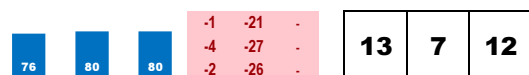

10-TONBO (15-1)
Trainer: Barkley Jason (0-0%-0%-0%)
Jockey: Birzer A E (0-0%-0%-0%)
Class Rating: 0.14 Rank: 5

2017 (4): 6-1-1-1-$31,215 11/11/17 CD1 8.5 D 10.6 $33,000 11 Alw50000s 2.2% 62
03/26/17 OP7 8.5 D 8.6 $29,000 10 Alw30000s 3.8% 292
Life:9-1-1-1-$34,015 03/12/17 OP5 8.5 D *3.2 $36,000 11 CIm50000n2l 0.5% 306
Style: M/R-2
Recent LSRs do not meet race avg.