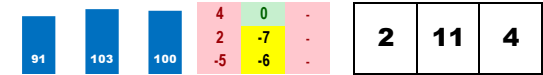

2-FUTILE (12-1)
Trainer: Hartman Chris (0-0%-0%-0%)
Jockey: Prescott R (0-0%-0%-0%)
Class Rating: 0.08 Rank: 9

2017 (4): 9-3-1-0-$89,520 11/25/17 HAW6 10.0 D 2.6 $150,000 11 HwGldCpH-G3 96.6% 48
11/09/17 CD4 8.5 D *2.1 $35,000 5 Clm32000c 100.0% 64
Life:13-6-1-1-$156,120 10/21/17 KEE6 8.5 D 2.3 $31,000 5 Clm25000 100.0% 83
Style: F+2
Best last-race LSR. Claimed in next-to-last race.