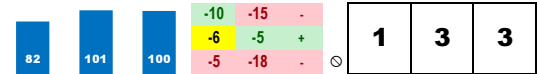

01/12/2018 OP (race 4)
8.0 furlongs (main track)
Purse: $24,000
Par ESR: -8 LSR: -11

9-CLEOPATRA'S GOLD (7-2)

Trainer: Morse Randy L (0-0%-0%-0%)
Jockey: Cohen David (0-0%-0%-0%)
Class Rating: 0.20 Rank: 1

2017 (4): 7-4-1-0-$50,451 12/16/17 RP2 6.0 D 5.7 $23,650 9 fCim20000c 100.0% 27
11/11/17 RP1 5.0 D 3.9 $14,850 7 fCim15000n3l 100.0% 62
Life:11-4-2-1-$68,398 10/27/17 RP1 5.0 T 9.9 $16,100 7 fCim25000n3l 4.7% 77
Style: F-8 *Best last-race speed figure. Claimed in last race.*