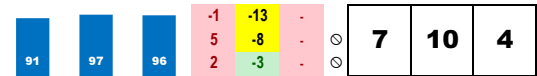

7-BIG HEADED JERRY (10-1)

Trainer: Smith Kenny P (0-0%-0%-0%)
Jockey: Pompell T L (0-0%-0%-0%)
Class Rating: 0.12 Rank: 9

2017 (4): 12-2-0-2-$34,387 11/04/17 RP8 8.5 D 13.0 $15,950 8 Clm10000 15.8% 69
10/18/17 RP8 8.0 T 9.4 $16,500 8 OC10000 14.9% 86
Life:33-3-5-5-$85,829 09/23/17 RP6 8.5 T 10.8 $34,000 12 Aw34000n1x 51.5% 111
Style: M/R-1