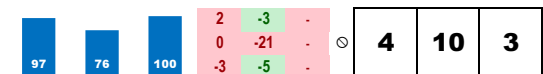

8-SHOTGUN KOWBOY (6-1)
Trainer: Trout C R (0-0%-0%-0%)
Jockey: Quinonez L S (0-0%-0%-0%)
Class Rating: 0.22 Rank: 3

2017 (5): 8-3-0-2-$240,275 12/17/17 RP10 8.3 D *1.9 $75,000 8 JAHawkMemB75k 93.6% 26
11/23/17 CD11 9.0 T 42.7 $100,000 9 RivrCtyH-G3 0.9% 50
Life:23-9-5-3-$996,002 10/20/17 RP7 8.5 D *0.2 $175,000 12 sOkClscsCpB175k 100.0% 84
Style: M/F+0