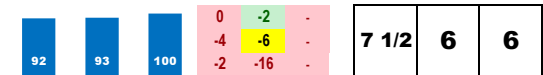

**4-DAN THE GO TO MAN (12-1)**  
 Trainer: Milligan Allen (0-0%-0%-0%)  
 Jockey: Loveberry Jareth (0-0%-0%-0%)  
 Class Rating: 0.12 Rank: 5

2017 (4): 14-3-8-1-\$212,474 12/17/17 RP10 8.3 D 17.3 \$75,000 8 JAHawkMemB75k 100.0% 26  
 12/06/17 RP6 8.3 D \*1.3 \$37,400 5 OC35000b 93.9% 37  
 Life:23-4-11-2-\$280,012 09/24/17 RP6 9.0 D 22.2 \$175,000 12 GovmrCpL175k 16.7% 110  
 Style: F-2