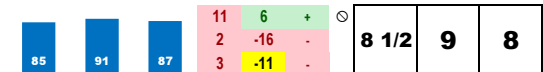

1-STREAMLINE (15-1)

Trainer: Williamson Brian (0-0%-0%-0%)
Jockey: Landeros Chris (0-0%-0%-0%)
Class Rating: 0.42 Rank: 2

2018 (6): 7-2-0-1-$182,713

2017 (5): 5-1-0-4-$326,600

Life:26-9-3-9-$873,379

08/03/18 AP5 a8.0 T 5.1 $35,000 6 fOC100000b 100.0% 43
06/16/18 CD7 9.0 D 50.6 $200,000 14 fInDLisH-G2 5.3% 91
05/04/18 CD6 8.5 D 27.6 $350,000 19 fLaTroien-G1 14.2% 134

Style: R+3