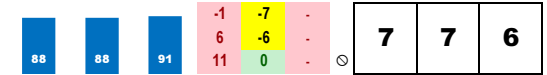

4-DUTCH PARROT (20-1)

Trainer: Van Meter William B (0-0%-0%-0%)
Jockey: Rocco J S Jr (0-0%-0%-0%)
Class Rating: 0.21 Rank: 5

2018 (4): 8-1-1-4-$166,014 08/18/18 TDN7 9.0 D 3.6 $200,000 14 fLdyJcqlneL200k 100.0% 28
2017 (3): 7-2-2-0-$143,438 07/14/18 IND4 8.5 D 23.0 $100,000 10 fMHGeorgeL100k 59.6% 63
Life:16-3-3-4-$311,087 06/28/18 CD6 9.0 T 42.0 $62,000 8 fOC62500n2x 59.5% 79
Style: R+2
Exits tougher race. Best speed figure does not meet today's par.