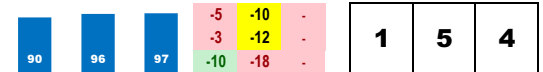

1	5	4

8-ISTILLGOTIT (12-1)

Trainer: Hartman Chris (0-0%-0%-0%)
Jockey: Kennedy Ty (0-0%-0%-0%)
Class Rating: 0.15 Rank: 10

2018 (3): 8-3-1-0-$44,620 07/21/18 ALB6 8.5 D 6.2 $70,000 15 CTaylrDby70k 0.3% 56
2017 (2): 1-0-0-0-$1,020 06/29/18 ALB5 5.5 D *1.6 $50,000 13 DkeCtySpnt50k 7.1% 78
Life:9-3-1-0-$45,640 05/20/18 SRP9 6.5 D 4.8 $21,402 8 Alw21402b 100.0% 118

Style: M/R-4

Exits tougher race.