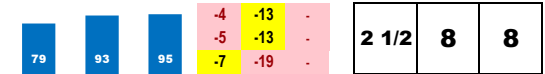

6-TOBACCO ROAD (6-1)

Trainer: Asmussen Steven M (0-0%-0%-0%)
Jockey: Leparoux Julien R (0-0%-0%-0%)
Class Rating: 0.08 Rank: 1

2018 (2): 3-2-0-0-$70,905 08/19/18 ELP9 7.0 D *1.8 $75,000 7 ELPJvnileB75k 100.0% 27
07/29/18 ELP8 7.0 D 4.5 $42,000 5 MdSpWt 100.0% 48
Life:3-2-0-0-$70,905 06/28/18 CD5 6.0 D 20.6 $51,000 6 MdSpWt 10.2% 79
Style: R-5

Recent LSRs do not meet race avg.