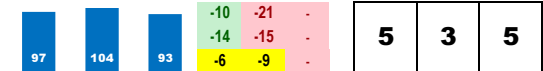

7-ASTROLLINTHEPARK (2-1)

Trainer: Jones J Larry (0-0%-0%-0%)
Jockey: Saez Gabriel (0-0%-0%-0%)
Class Rating: 0.17 Rank: 4

2018 (4): 6-2-1-2-$113,820

2017 (3): 8-3-1-0-$121,270

Life:14-5-2-2-$235,090

08/04/18 MNR3 6.0 D 1.2 $75,000 9 fWVScrySIB75k 43.3% 42
06/23/18 CD10 6.0 D 3.9 $75,000 9 fRoxelanaB75k 100.0% 84
05/24/18 CD7 7.0 D 2.4 $59,000 8 fOC80000n3x 100.0% 114

Style: F-10