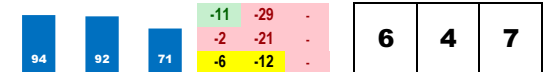

2018 (2): 0-0-0-0-$00

Life:0-0-0-0-$00

Style: UK

Latest Workouts: 09/08/18 KEE 4f ft 0:49.2B (18/32) 09/01/18 KEE 5f ft 1:02.6B (9/9) 08/26/18 KEE 5f ft 1:04.2B (5/5)

9-BLUE STEEL (9-2)

Trainer: Romans Dale (0-0%-0%-0%)
Jockey: Albarado R J (0-0%-0%-0%)
Class Rating: NA

2018 (2): 0-0-0-0-$00

Life:0-0-0-0-$00

Style: UK

Latest Workouts: 09/07/18 CD 5f ft 1:01.4Bg (8/35) 09/02/18 CD 5f ft 1:00.8B (4/18) 08/26/18 CD 4f ft 0:48.0B (1/68)

10-KITCHI (12-1)

Trainer: Williamson Brian (0-0%-0%-0%)
Jockey: Landeros Chris (0-0%-0%-0%)
Class Rating: NA

2018 (2): 0-0-0-0-$00

Life:0-0-0-0-$00

Style: UK

11-LOCALLY OWNED (4-1)

Trainer: Stall Albert M Jr (0-0%-0%-0%)
Jockey: Bridgmohan S X (0-0%-0%-0%)
Class Rating: NA

2018 (2): 0-0-0-0-$00

Life:0-0-0-0-$00

Style: UK

Latest Workouts: 09/10/18 CD 4f ft 0:49.4B (5/56) 08/29/18 CD 4f ft 0:48.8B (8/33) 08/21/18 CD 4f ft 0:50.0B (16/23)

09/15/2018 CD (race 8)
6.0 furlongs (main track)
Purse: $100,000
Par ESR: -11 LSR: -10

1-THIRTEEN SONGS (30-1)

Trainer: Stewart Dallas (0-0%-0%-0%)
Jockey: Albarado R J (0-0%-0%-0%)
Class Rating: 0.07 Rank: 7

2018 (4): 9-2-2-0-$98,250

2017 (3): 10-1-1-1-$41,617

Life:21-3-3-2-$145,838

08/10/18 SAR3 6.5 D 9.5 $95,000 10 fOC80000b 4.5% 36
07/25/18 SAR9 6.0 D 35.3 $200,000 14 fHnrblMsH-G2 5.6% 52
07/08/18 ELP7 6.0 D 6.2 $44,000 7 fOC40000n2x 100.0% 69

Style: M/F-6