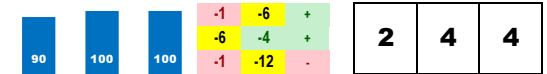

2-CHAMPAGNE PROBLEMS (4-1)

Trainer: Wilkes Ian R (0-0%-0%-0%)
Jockey: Borel C H (0-0%-0%-0%)
Class Rating: 0.15 Rank: 9

2018 (4): 5-3-0-1-$135,250 08/12/18 ELP9 8.0 D 4.0 $100,000 10 fGrpDoll-G3 100.0% 34
2017 (3): 10-1-3-2-$85,234 06/23/18 CD6 8.0 D 3.6 $64,000 8 fOC80000b 100.0% 84
Life:18-5-3-4-$261,084 05/24/18 CD7 7.0 D 5.4 $59,000 8 fOC80000n3x 58.0% 114
Style: R-1