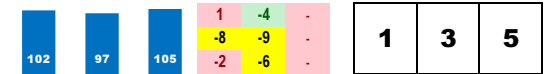

3-BLUE PRIZE (2-1)

Trainer: Correas Ignacio Iv (0-0%-0%-0%)
Jockey: Leparoux Julien R (0-0%-0%-0%)
Class Rating: 0.51 Rank: 1

2018 (5): 4-2-1-0-$271,373 06/16/18 CD7 9.0 D *2.3 $200,000 14 fFlrDLisH-G2 100.0% 91
2017 (4): 6-1-4-1-$240,220 05/18/18 PIM13 9.0 D *1.1 $150,000 12 fDPntDsf-G3 96.2% 120
Life:14-5-7-1-$605,233 04/15/18 AQU8 9.0 D 1.5 $200,000 14 fTpFtlvL200k 100.0% 153
Style: F-2
Exits tougher race. Superior last-race speed figure.