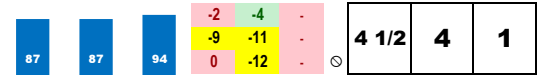

6-MATCH PLAY (5-1)

Trainer: Hartman Chris (0-0%-0%-0%)
Jockey: Albarado R J (0-0%-0%-0%)
Class Rating: 0.11 Rank: 5

2018 (4): 7-1-1-1-$27,457 08/22/18 IND5 5.0 D 2.7 $22,000 9 Clm25000n2l 99.2% 24
07/13/18 CBY5 5.0 D 2.9 $30,000 10 OC12500n1x 25.5% 64
Life:8-1-1-1-$27,802 06/21/18 CBY5 5.0 T 4.4 $30,000 10 OC12500n1x 21.7% 86
Style: F-6 Best last-race LSR.