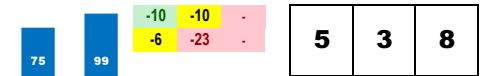

5-SPLASHY KISSES (4-1)

Trainer: O'Neill Doug (0-0%-0%-0%)
Jockey: Van Dyke Drayden (0-0%-0%-0%)
Class Rating: 0.03 Rank: 8

2018 (2): 2-1-0-0-$36,345 08/18/18 DMR1 6.0 D 7.1 $60,000 5 fMdSpWt 100.0% 28
07/18/18 DMR7 5.0 D 33.3 $60,000 5 fMdSpWt 0.1% 59
Life:2-1-0-0-$36,345
Style: UK-8 Best last-race ESR.