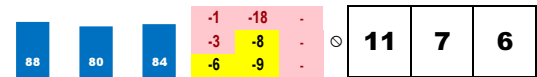

3-CHARGE THE LINE (15-1)

Trainer: Foley Greg (0-0%-0%-0%)
Jockey: Hernandez B J Jr (0-0%-0%-0%)
Class Rating: 0.21 Rank: 6

2018 (3): 8-2-1-2-$60,716 08/18/18 ELP6 6.0 D 10.4 $43,000 12 Alw42840n1x 10.6% 28
2017 (2): 2-0-1-0-$6,860 07/13/18 IND7 5.0 T 6.4 $32,500 10 Alw35100n1x 27.6% 64
Life:10-2-2-2-$67,576 06/22/18 IND7 5.0 D 5.1 $32,500 10 Alw35100n1x 57.7% 85
Style: R-3
Best speed figure does not meet today's par.