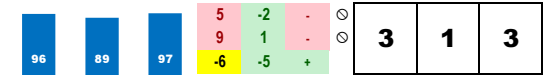

8-SAILOR'S VALENTINE (10-1)

Trainer: Kenneally Eddie (0-0%-0%-0%)
Jockey: Hernandez B J Jr (0-0%-0%-0%)
Class Rating: 0.38 Rank: 3

2018 (4): 5-0-1-2-$36,958 08/05/18 ELP9 8.0 T 7.1 $100,000 10 fKDPvLdsTFB100k 70.7% 41
2017 (3): 4-1-1-0-$317,170 06/23/18 CBY3 8.0 T 8.4 $100,000 10 fLadyCbyB100k 81.4% 84
Life:12-2-3-2-$406,172 05/31/18 CD8 8.0 D *1.1 $62,000 8 fOC62500n2x 80.5% 107
Style: R-6
Best speed figure does not meet today's par.