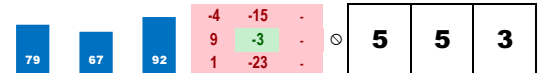

3-JOHNY'S BOBBY (3-1)

Trainer: Bauer Philip A (0-0%-0%-0%)
Jockey: Leparoux Julien R (0-0%-0%-0%)
Class Rating: 0.06 Rank: 1

2018 (2): 3-0-1-0-$20,060
Life:3-0-1-0-$20,060
Style: R-1

08/11/18 SAR2 7.0 D 24.5 $85,000 12 MdSpWt 95.2% 35
07/21/18 SAR2 8.5 t 9.6 $85,000 12 MdSpWt 2.8% 56
06/21/18 CD5 5.5 D 8.0 $51,000 10 MdSpWt 4.6% 86