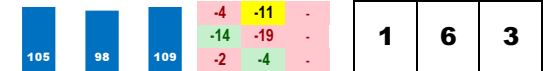

3-VERTICAL OAK (7-5)

Trainer: Asmussen Steven M (0-0%-0%-0%)
Jockey: Santana Ricardo Jr (0-0%-0%-0%)
Class Rating: 0.36 Rank: 1

2018 (4): 4-1-1-2-$122,570

2017 (3): 9-3-1-1-$347,750

Life:17-6-3-3-$569,270

07/25/18 SAR9 6.0 D 3.2 $200,000 14 fHnrblMsH-G2 77.1% 52
06/23/18 CD10 6.0 D *1.8 $75,000 9 fRoxelanaB75k 50.3% 84
05/18/18 PIM5 6.0 D 1.3 $100,000 10 fSkipatL100k 100.0% 120

Style: F-4