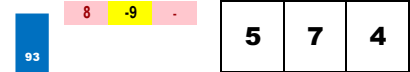

5-DYNAMIC MISS (15-1)

Trainer: Colebrook Ben (0-0%-0%-0%)
Jockey: Graham J (0-0%-0%-0%)
Class Rating: NA

2018 (3): 1-0-0-0-$956
2017 (2): 0-0-0-0-$00
Life:1-0-0-0-$956
Style: UK+8

09/08/18 KD4 6.5 T 12.7 $130,000 15 fMdSpWt 3.8% 7

Exits tougher race. Recent LSRs do not meet race avg.