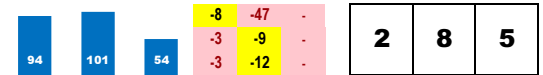

2	8	5

10-POTENTIAL DANGER (12-1)

Trainer: Foley Greg (0-0%-0%-0%)
Jockey: Saez Gabriel (0-0%-0%-0%)
Class Rating: 0.22 Rank: 5

2018 (3): 4-1-0-1-$30,490 06/30/18 CD3 7.0 D 5.4 $37,400 11 Cim50000 85.5% 77
2017 (2): 4-1-1-1-$33,285 05/26/18 CD5 8.5 T 6.5 $34,000 10 Cim50000 18.5% 112
Life:8-2-1-2-$63,775 02/03/18 FG9 a8.0 T 5.9 $40,000 11 OC50000n1x 100.0% 224

Style: M/F-2