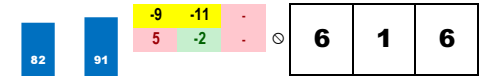

8-TWO DOZEN ROSES (6-1)

Trainer: Pletcher Todd A (0-0%-0%-0%)
Jockey: Santana Ricardo Jr (0-0%-0%-0%)
Class Rating: 0.04 Rank: 4

2018 (2): 2-1-0-0-$47,388 08/19/18 SAR7 6.0 D 3.7 $85,000 7 fMdSpWt 97.2% 27
07/22/18 SAR2 8.5 T 8.2 $85,000 7 fMdSpWt 25.3% 55
Life:2-1-0-0-$47,388
Style: UK-9