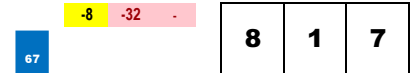

5-EXCHEQUER (6-1)

Trainer: Asmussen Steven M (0-0%-0%-0%)
Jockey: Santana Ricardo Jr (0-0%-0%-0%)
Class Rating: NA

2018 (2): 1-0-0-0-$638
Life:1-0-0-0-$638
Style: UK-8

08/11/18 SAR2 7.0 D 6.7 $85,000 12 MdSpWt 0.5% 35

Best last-race ESR. Recent LSRs do not meet race avg.