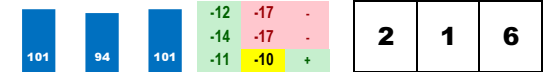

6-MISS KENTUCKY (2-1)

Trainer: Arnold George R li (0-0%-0%-0%)
Jockey: Hernandez B J Jr (0-0%-0%-0%)
Class Rating: 0.18 Rank: 3

2018 (4): 5-3-1-0-$139,320

2017 (3): 8-2-1-0-$89,342

Life:13-5-2-0-$228,662

06/23/18 CD10 6.0 D 2.1 $75,000 9 fRoxelanaB75k 79.4% 84
05/26/18 CD10 6.0 D 3.6 $100,000 10 fWnngClrs-G3 100.0% 112
04/28/18 CD8 6.0 D 3.9 $59,000 8 fOC80000n3x 100.0% 140

Style: F-12

Best last-race ESR.