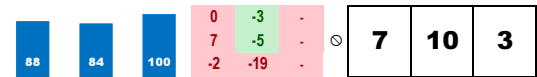

1-TARUCA (12-1)

Trainer: Catalano Wayne M (0-0%-0%-0%)
Jockey: Hill C (0-0%-0%-0%)
Class Rating: 0.16 Rank: 9

2018 (3): 7-2-0-1-$36,180 08/10/18 SAR1 7.0 D 8.2 $28,000 9 Clm14000n3l 100.0% 36
2017 (2): 3-1-1-0-$16,340 07/15/18 AP7 8.0 T 15.8 $18,000 8 Clm22500b 6.9% 62
Life:10-3-1-1-$52,520 06/02/18 CD4 7.0 D 15.0 $30,800 10 Clm30000b 26.3% 105
Style: M/R-1
Best last-race LSR.