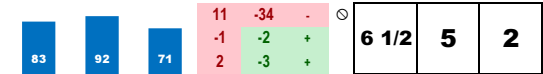

7-LUCKY FAST (20-1)
Trainer: Yanakov Mikhail (0-0%-0%-0%)
Jockey: Gilligan Jack (0-0%-0%-0%)
Class Rating: 0.02 Rank: 4

2018 (2): 5-0-0-1-$8,028 09/28/18 CD8 8.5 D 39.7 $56,000 9 MdSpWt 0.1% 7
09/15/18 AP7 8.0 T 10.9 $32,000 7 MdSpWt 81.4% 20
Life:5-0-0-1-$8,028 08/24/18 AP4 a8.0 T 11.6 $32,000 7 MdSpWt 52.2% 42
Style: R+ Disadvantageous pace scenario.