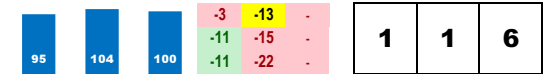

2 1/2

10/05/2018 KEE (race 8)
6.0 furlongs (main track)
Purse: $250,000
Par ESR: -8 LSR: -10

1-PROMISES FULFILLED (8-5)
Trainer: Romans Dale (0-0%-0%-0%)
Jockey: Saez Luis (0-0%-0%-0%)
Class Rating: 0.33 Rank: 3

2018 (3): 6-3-0-1-$681,080 08/25/18 SAR6 7.0 D *1.3 $500,000 14 HAJerksn-G1 100.0% 41
2017 (2): 3-2-0-1-$89,200 07/28/18 SAR7 6.5 D 1.5 $200,000 9 Amstrdam-G3 100.0% 69
Life:9-5-0-2-$770,280 06/09/18 BEL7 7.0 D 3.7 $400,000 13 WStphn-G2 49.3% 118
Style: F-11 Exits tougher race. Recent LSRs do not meet race avg.