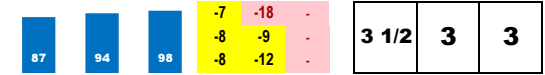

7-DYLAN DID IT (12-1)

Trainer: Lucas T Wayne (0-0%-0%-0%)
Jockey: Cannon Declan (0-0%-0%-0%)
Class Rating: 0.12 Rank: 8

2018 (3): 1-0-1-0-$3,240 09/04/18 MNR8 5.5 D 7.6 $16,200 8 fAlw16038n2x 73.0% 31
2017 (2): 6-1-2-1-$18,935 11/09/17 RP1 6.0 D *0.5 $14,850 8 fMd20000 100.0% 330
Life:7-1-3-1-$22,175 10/19/17 RP6 5.5 D *1.1 $14,850 8 fMd20000 58.5% 351
Style: M/F-8

Best last-race speed figure.