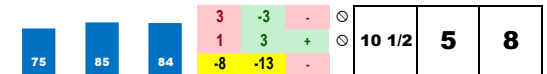

13-CHOCOLATE KISSES (20-1)

Trainer: Casse Mark (0-0%-0%-0%)
Jockey: Bridgmohan S X (0-0%-0%-0%)
Class Rating: 0.03 Rank: 5

2018 (2): 3-1-1-1-$68,950 08/30/18 SAR9 8.5 t 2.3 $100,000 5 fPGJohnsnL100k 46.0% 36
07/22/18 SAR2 8.5 T *1.1e $85,000 5 fMdSpWt 100.0% 75
Life:3-1-1-1-$68,950 06/22/18 CD6 5.5 D 3.0 $51,000 4 fMdSpWt 64.3% 105
Style: F-8