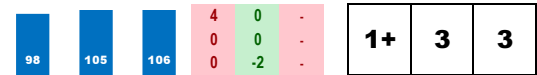

11-MAJESTIC EAGLE (7-2)

Trainer: Drysdale Neil (0-0%-0%-0%)
Jockey: Hernandez B J Jr (0-0%-0%-0%)
Class Rating: 0.20 Rank: 2

2018 (3): 7-2-4-0-$129,200	09/02/18	DMR8	9.0	T	7.6	$250,000	19	DMrDerby-G2	70.7%	33
2017 (2): 2-0-0-0-$3,345	07/19/18	DMR6	9.0	T	2.8	$62,000	9	OC80000n1x	100.0%	78
Life:9-2-4-0-$132,545	06/09/18	SA11	8.0	T	16.7	$61,000	9	OC40000n1x	87.8%	118

Style: F+0 *Advantageous pace scenario. Exits tougher race.*