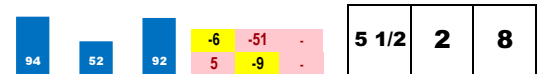

10-CONVICT PIKE (5-1)

Trainer: Arnold George R li (0-0%-0%-0%)
Jockey: Lanerie C J (0-0%-0%-0%)
Class Rating: 0.22 Rank: 1

2018 (4): 7-1-2-1-$116,840	09/01/18	KD5	8.0	T	7.6	$140,000	14	Alw145034n1x	100.0%	34
2017 (3): 5-0-1-1-$69,990	08/05/18	SAR9	11.0	t	9.5	$90,000	11	Alw90000n1x	0.0%	61
Life:17-2-4-3-$228,337	07/14/18	IND7	8.5	T	34.6	$100,000	12	WrriorVetL100k	21.1%	83

Style: R+0 *Disadvantageous pace scenario. Recent LSRs do not meet race avg. Best speed figure does not meet today's par.*