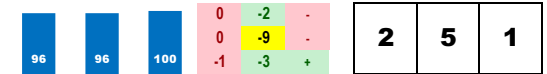

10/05/2018 KEE (race 3)
8.0 furlongs (main track)
Purse: $69,000
Par ESR: -3 LSR: -4

1-AERIAL ASSETS (5-1)
Trainer: Breen Kelly J (0-0%-0%-0%)
Jockey: Hernandez B J Jr (0-0%-0%-0%)
Class Rating: 0.11 Rank: 3

2018 (3): 3-1-1-1-$35,860 09/08/18 MTH10 8.5 D *0.8 $40,000 8 fOC2000n1x 94.1% 27
2017 (2): 2-0-0-2-$17,200 08/04/18 PRX6 8.0 D *1.0 $61,220 9 fAlw61220n1x 52.1% 62
Life:5-1-1-3-$53,060 06/29/18 LRL8 8.0 D *1.4 $40,000 8 fMdSpWt 100.0% 98
Style: R+0 *Best last-race LSR.*