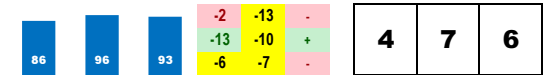

5 1/2 14 1

3-RESTLESS RIDER (3-1)
Trainer: Mcpeek Kenneth G (0-0%-0%-0%)
Jockey: Hernandez B J Jr (0-0%-0%-0%)
Class Rating: 0.06 Rank: 1

2018 (2): 3-2-1-0-$161,360 09/01/18 SAR10 7.0 D 2.9 $350,000 9 fSpinaway-G1 82.0% 34
06/30/18 CD7 6.0 D *1.1 $100,000 5 fDebutantE100k 100.0% 97
Life:3-2-1-0-$161,360 06/08/18 CD4 5.5 D 8.8 $51,000 4 fMdSpWt 100.0% 119
Style: M/F-6 First-time Lasix.