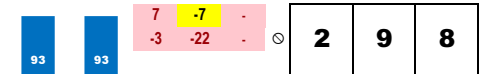

9-RED ROVER (20-1)
Trainer: Lopresti Charles (0-0%-0%-0%)
Jockey: Santana Ricardo Jr (0-0%-0%-0%)
Class Rating: NA

2018 (2): 0-0-0-0-$00 Life:0-0-0-0-$00
Style: UK Latest Workouts: 09/29/18 KEE 4f ft 0:50.8Bg (103/113) 09/11/18 KEE 5f ft 1:02.2B (5/12) 09/04/18 KEE 4f ft 0:51.8B (14/17)

10-HE'S NO LEMON (5-1)
Trainer: Motion H Graham (0-0%-0%-0%)
Jockey: Ortiz Jose L (0-0%-0%-0%)
Class Rating: NA

2018 (2): 0-0-0-0-$00 Life:0-0-0-0-$00
Style: UK Latest Workouts: 09/27/18 FAI (TT) 6f ft 1:15.0B (3/3) 09/20/18 FAI 5f ft 1:01.0Bg (4/15) 09/14/18 FAI (TT) 6f ft 1:13.6B (1/4)

11-MOON COLONY (5-2)
Trainer: Casse Mark (0-0%-0%-0%)
Jockey: Leparoux Julien R (0-0%-0%-0%)
Class Rating: 0.02 Rank: 2

2018 (2): 2-0-0-0-$10,200 08/25/18 SAR4 8.5 t 9.8 $85,000 11 MdSpWt 44.2% 41
08/04/18 SAR7 6.0 D 7.4 $85,000 11 MdSpWt 6.3% 62
Life:2-0-0-0-$10,200
Style: UK+7