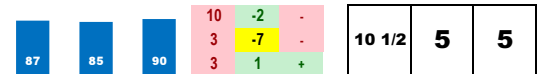

12-ZORZOR (8-1)

Trainer: Catalano Wayne M (0-0%-0%-0%)
Jockey: Hill C (0-0%-0%-0%)
Class Rating: 0.10 Rank: 9

2018 (4): 7-2-1-0-$68,310	08/26/18	SAR3	8.5	t	4.0	$47,000	8	CIm35000n3lc	27.9%	40
2017 (3): 3-0-0-0-$3,790	06/29/18	CD5	9.0	T	5.9	$62,000	9	OC62500n2x	23.6%	98
Life:16-2-3-2-$104,090	05/24/18	CD6	8.0	T	5.1	$55,000	9	Alw53766n1x	100.0%	134

Style: R+3 *Disadvantageous pace scenario. Claimed in last race. Best speed figure does not meet today's par.*