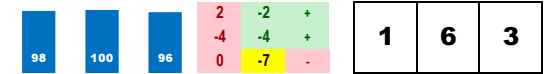

6-CLEVER SERVE (4-1)
Trainer: Asmussen Steven M (0-0%-0%-0%)
Jockey: Santana Ricardo Jr (0-0%-0%-0%)
Class Rating: 0.11 Rank: 2

2018 (4): 5-1-3-1-$67,360 09/14/18 CD6 8.5 D 2.2 $58,000 9 fAlw57420n1x 92.2% 21
2017 (3): 12-2-2-3-$59,023 07/29/18 ELP7 8.0 D 3.2 $43,000 8 fOC25000n1x 99.5% 68
Life:23-3-6-7-$154,299 06/14/18 CD5 7.0 D 5.3 $39,600 8 fAlw40000s 100.0% 113
Style: R+0