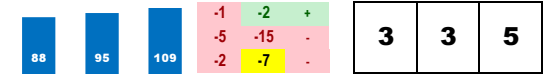

4-VIRGINIA KEY (8-5)
Trainer: Pletcher Todd A (0-0%-0%-0%)
Jockey: Velazquez J R (0-0%-0%-0%)
Class Rating: 0.10 Rank: 5

2018 (3): 3-1-0-2-$45,410 04/07/18 AQU6 9.0 D 20.9 $300,000 21 fGazelle-G2 91.3% 181
2017 (2): 0-0-0-0-$00 03/09/18 GP7 7.0 D 3.2 $35,000 7 fAlw35000s 62.4% 210
Life:3-1-0-2-$45,410 02/09/18 TAM6 8.0 D 4.2 $27,500 6 fMdSpWt 100.0% 238
Style: M/F-2 *Exits tougher race. Superior last-race speed figure.*