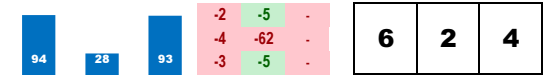

5-MIZ K (12-1)
Trainer: Hobby Steve (0-0%-0%-0%)
Jockey: Rocco J S Jr (0-0%-0%-0%)
Class Rating: 0.09 Rank: 6

2018 (3): 5-0-0-1-$12,360 09/14/18 CD6 8.5 D 20.5 $58,000 9 fAlw57420n1x 52.1% 21
2017 (2): 2-1-0-0-$37,530 07/29/18 ELP7 8.0 D 8.3 $43,000 8 fOC25000n1x 0.0% 68
Life:7-1-0-1-$49,890 06/29/18 CD10 8.5 D 8.7 $59,500 9 fOC75000n1x 72.4% 98
Style: F-3