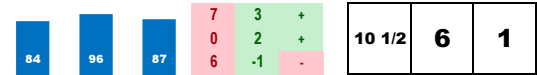

6-MISSPENT YOUTH (5-1)

Trainer: Colebrook Ben (0-0%-0%-0%)
Jockey: Saez Luis (0-0%-0%-0%)
Class Rating: 0.11 Rank: 6

2018 (4): 7-2-0-1-$66,300	09/06/18	KD4	8.0	T	18.0	$145,000	14	OC62500n2x	70.7%	29
2017 (3): 0-0-0-0-$00	06/14/18	CD3	9.0	T	5.5	$59,500	9	Alw58981n1x	100.0%	113
Life:7-2-0-1-$66,300	05/24/18	CD6	8.0	T	8.1	$55,000	9	Alw53766n1x	64.8%	134

Style: R+6 *Disadvantageous pace scenario. Exits tougher race.*