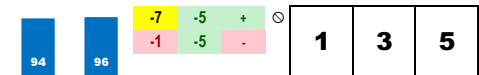

15-PLUS QUE PARFAIT (5-2)
Trainer: Walsh Brendan P (0-0%-0%-0%)
Jockey: Santana Ricardo Jr (0-0%-0%-0%)
Class Rating: 0.02 Rank: 3

2018 (2): 2-0-0-2-$9,800 09/15/18 CD6 8.0 D 3.3 $56,000 9 MdSpWt 61.8% 20
07/21/18 ELP9 8.0 T 10.5 $42,000 8 MdSpWt 66.2% 76
Life:2-0-0-2-$9,800
Style: UK-1 Best last-race speed figure.