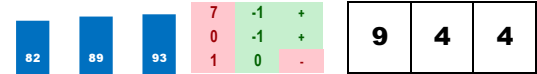

5-ALMOREB (10-1)

Trainer: Peitz Dan C (0-0%-0%-0%)
Jockey: Graham J (0-0%-0%-0%)
Class Rating: 0.11 Rank: 5

2018 (4): 6-2-2-0-$69,680	08/03/18	ELP7	8.0	T	6.0	$43,000	8	Alw43054n1x	100.0%	63
2017 (3): 3-0-0-1-$7,092	07/01/18	ELP9	8.0	T	*2.4	$42,000	8	MdSpWt	100.0%	96
Life:13-2-2-1-$83,955	05/26/18	CD8	8.0	T	3.3	$29,000	6	Md50000	91.7%	132

Style: M/R+1 *Disadvantageous pace scenario. Best speed figure does not meet today's par.*