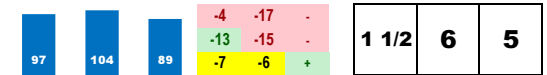

2-EMMA KATE (2-1)
Trainer: Asmussen Steven M (0-0%-0%-0%)
Jockey: Santana Ricardo Jr (0-0%-0%-0%)
Class Rating: 0.29 Rank: 2

2018 (3): 2-0-0-0-$3,190 08/24/18 ELP7 6.0 D 3.6 $43,000 14 fAlw43000n2l 10.3% 42
2017 (2): 1-1-0-0-$39,000 06/21/18 CD7 6.0 D 3.9 $59,500 16 fOC75000n1x 44.5% 106
Life:3-1-0-0-$42,190 10/27/17 KEE8 6.0 D *2.1 $65,000 17 fMdSpWt 100.0% 343
Style: F-7