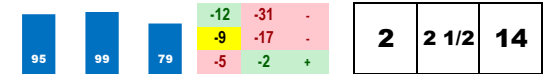

7-BOUJIE GIRL (6-1)

Trainer: Miller Peter (0-0%-0%-0%)
Jockey: Franko-Angeles Geovanni (0-0%-0%-0%)
Class Rating: 0.03 Rank: 4

2018 (2): 3-1-0-2-$81,600 09/01/18 DMR4 7.0 D 16.2 $300,000 9 fDMrDeb-G1 30.8% 34
08/05/18 DMR8 6.0 D 8.9 $200,000 7 fSorrento-G2 45.9% 61
Life:3-1-0-2-$81,600 07/26/18 DMR1 5.0 D *0.4 $36,000 3 fMd80000 100.0% 71
Style: M/F-9
Best last-race ESR.