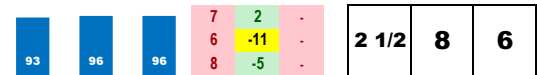

13-PARAUARI (6-1)

Trainer: Kenneally Eddie (0-0%-0%-0%)
Jockey: Leparoux Julien R (0-0%-0%-0%)
Class Rating: 0.04 Rank: 13

2018 (4): 3-0-0-1-$8,680	08/26/18	SAR3	8.5	t	3.0	$47,000	8	CIm35000n3lc	85.1%	40
2017 (3): 3-1-0-0-$14,603	07/07/18	BEL3	8.0	T	8.0	$96,000	12	OC62500n2x	19.7%	90
Life:9-2-0-2-$36,329	05/06/18	BEL9	8.5	T	6.3	$80,000	11	OC62500n2x	26.6%	152

Style: R+7 *Disadvantageous pace scenario. Claimed in last race.*